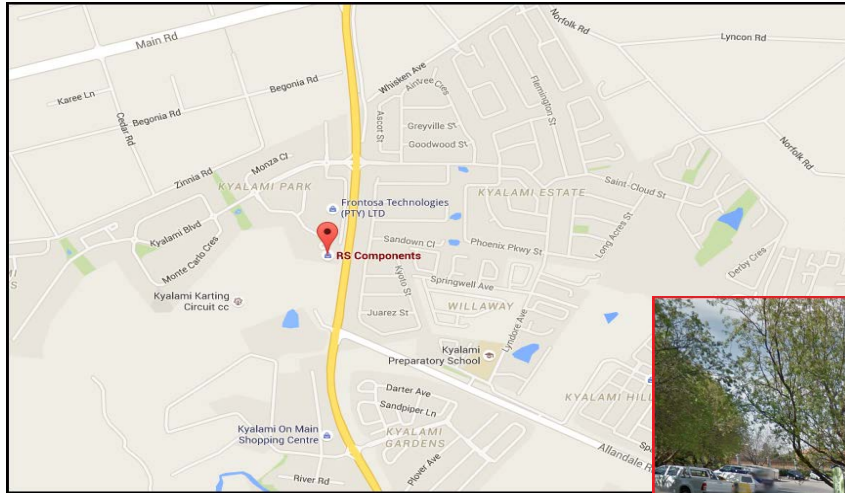

Here's how to find us

Visit our trade-counter and let our friendly staff help you with your component requirements. For directions [click here](#).

Important Details

Trading Hours: 8:00 AM -17:00 PM (Mon - Fri)